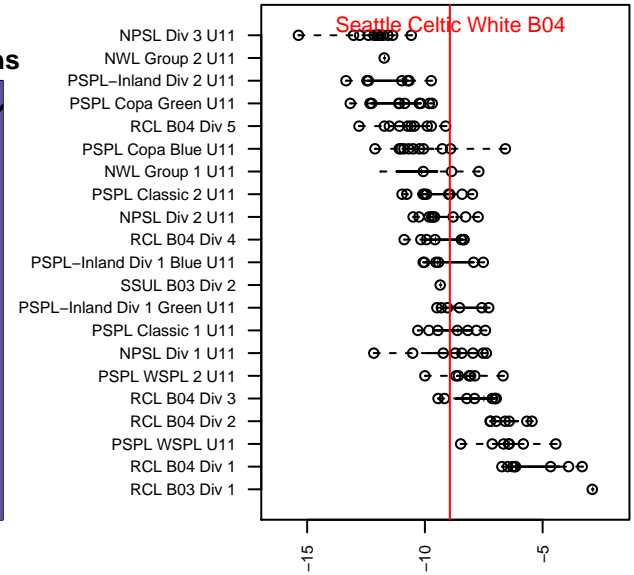

**attack and defense rating
relative to others at age
and all opponents in last 13 months**