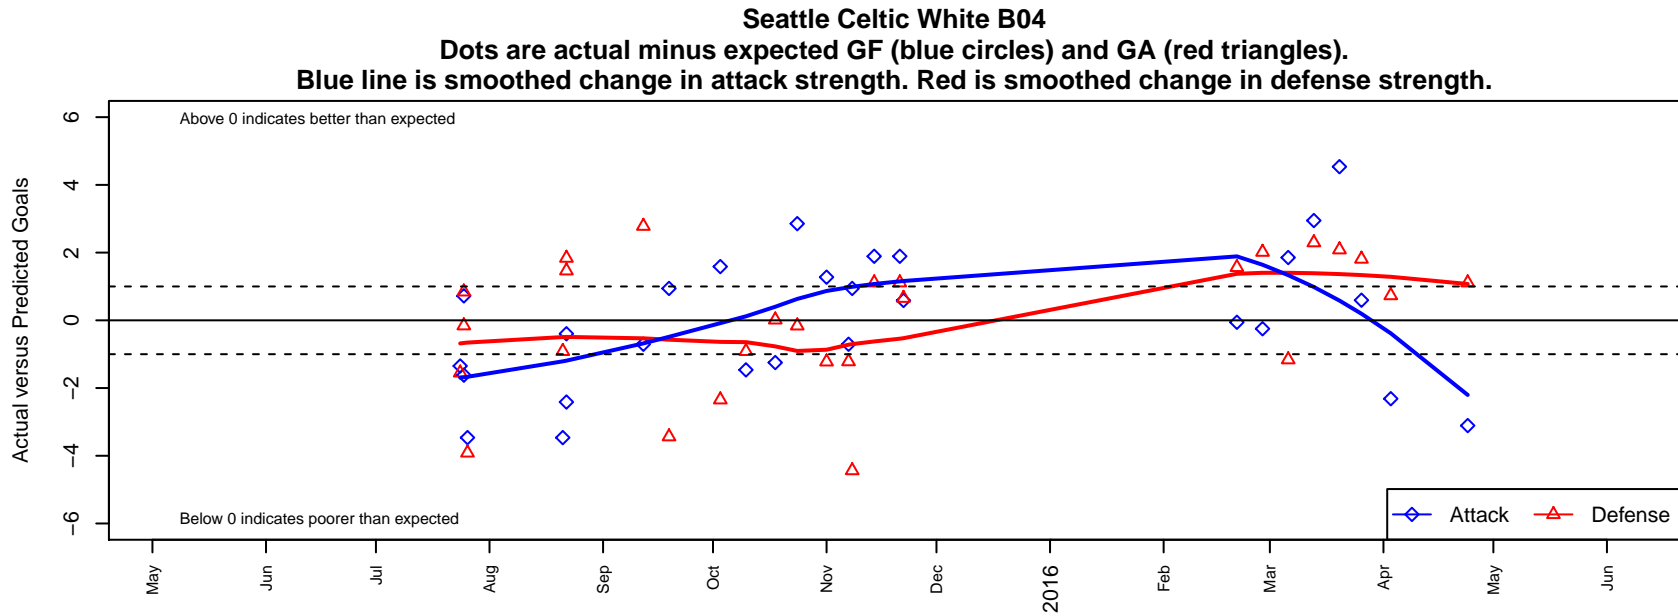

Seattle Celtic White B04

Seattle Celtic
 Seattle, WA
 B04 total strength=356
 attack=0.4 defense=0.11
 fall league = PSPL Classic 2 U11
 spr league = Spr PSPL Classic 2 U11

alt names used:
 Seattle Celtic B04 White
 Seattle Celtic B04 White
 Seattle Celtic B04 White
 Seattle Celtic B04 White

Venues played:
 2015 Crossfire Select BU11 Gold
 2015 Xtreme Cup BU11 Gold
 2015 PSPL Classic 2 U11
 2015 Spr PSPL Classic 2 U11

**attack and defense variance (black dot)
relative to other teams
and top 10 in region**